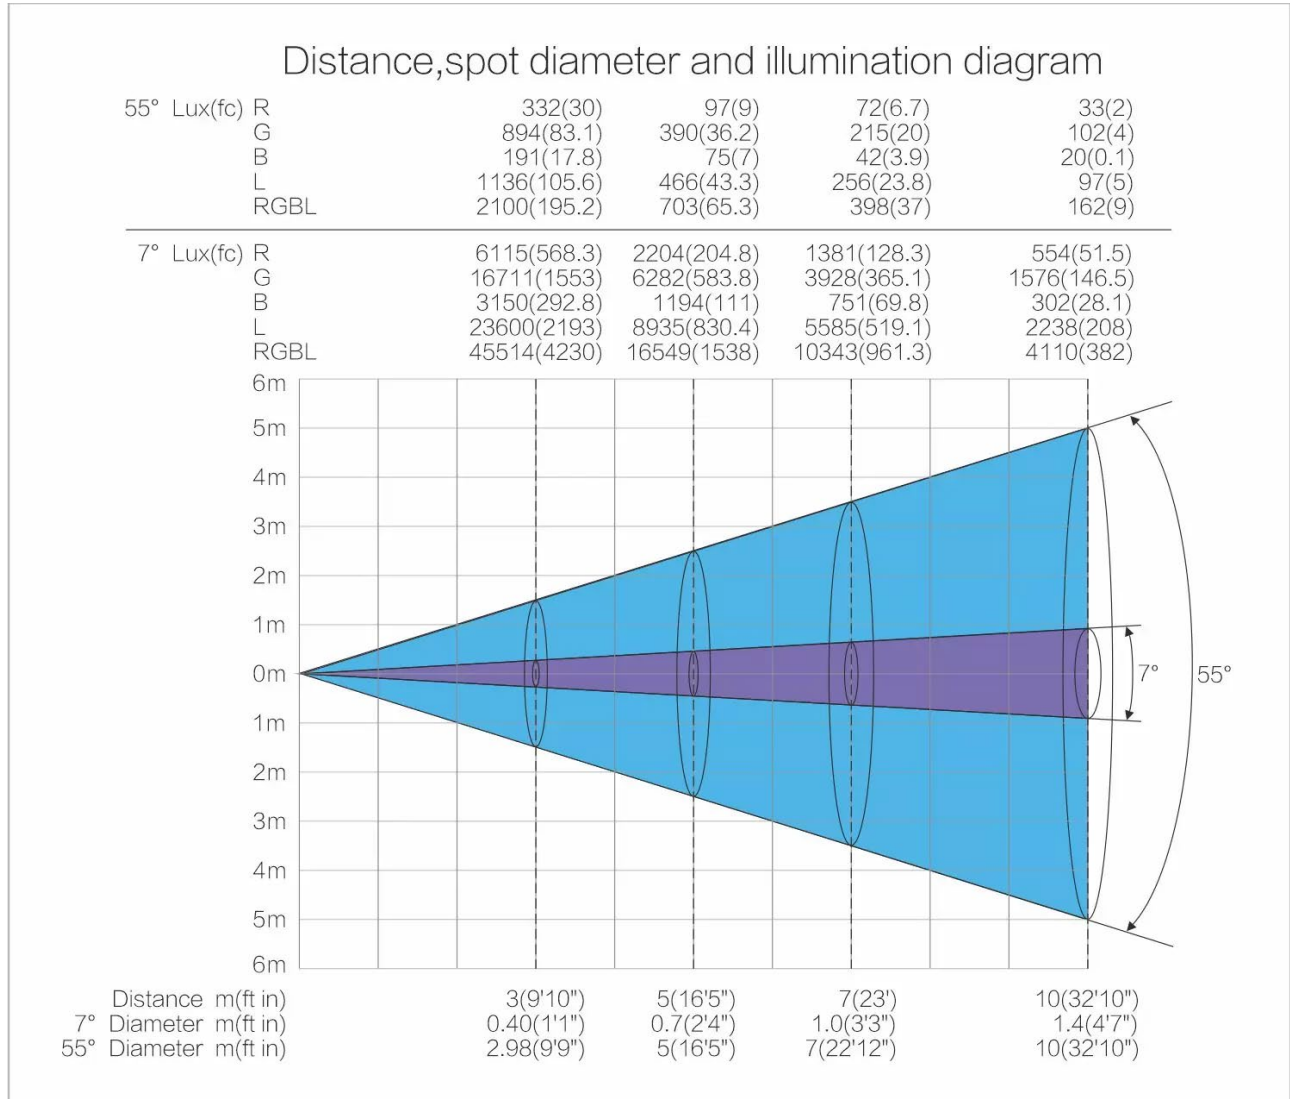

Strobe : Pre-programmed random strobe & pulse effects (0.5-25Hz/second)

Dimmer : 0-100% linear adjustment, High resolution electronic dimming

Control System

Pan movement : 540°

Tilt movement : 270°

Pan / Tilt Resolution : 2.11°/1.05