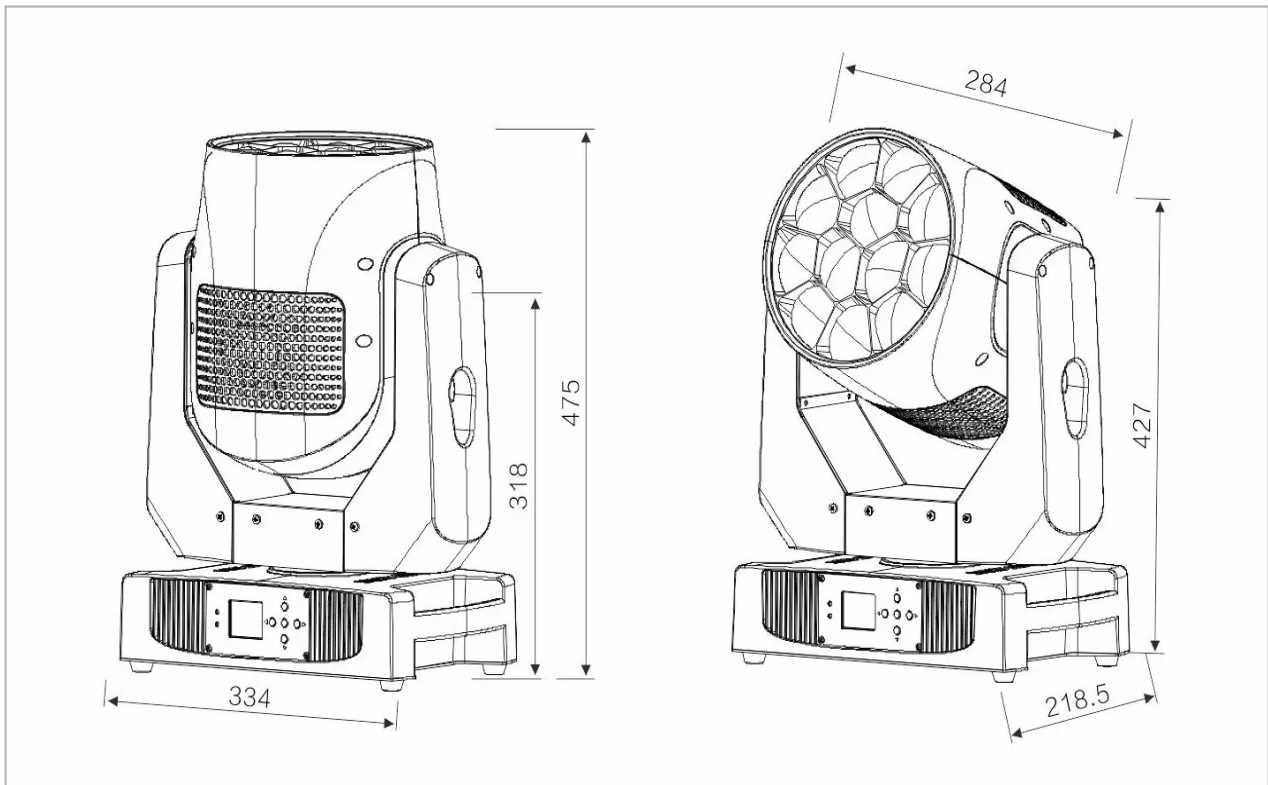

Optical system : High precision combination structure, high permeable glass light rod +PMMA lens

Color / GOBO / Effects

Colour mixing mode : RGBL (optional: RGBW); Colour rainbow effect with variable speed

CTO Light output : 2200 K – 8000k ;

Zoom range : 7-55°

Light output : 45514 lux @3m

Beam : Small degrees beam effect

Wash : Middle and big degrees wash

FX mode : Kaleidoscope effects

Zoom system : Linear electric zoom

Lens rotation : Front lens can rotated infinity

LED Control : Multi-point control (at least 3 LED chips) effect

Ring control : Ring control effect

Fade in and out : Fade in and out gradient effect(at least 3 LED chips)

Effect macro : Static effect macro functions and Dynamic effects macro function;

Adjustable speed of effect macro function