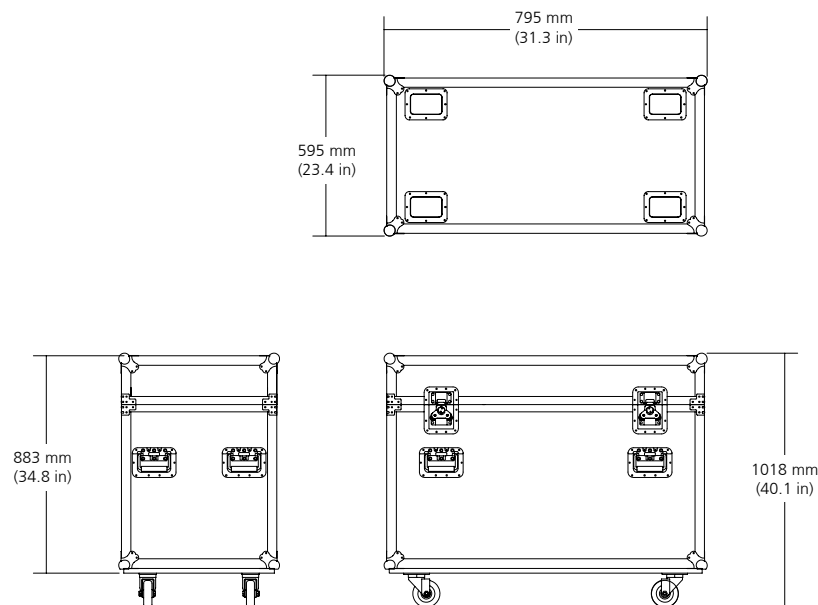

Optional Roadcase Dimensions

Corporate Headquarters • Middleton, WI USA
Global Offices • London, UK • Rome, IT • Holzkirchen, DE • Paris, FR • Hong Kong
Dubai, UAE • Singapore • New York, NY • Orlando, FL • Los Angeles, CA • Austin, TX
Copyright©2023 ETC. All Rights Reserved. All product information and specifications subject to change. Rev B 2023-02
*Trademark and patent info: etcconnect.com/ETC