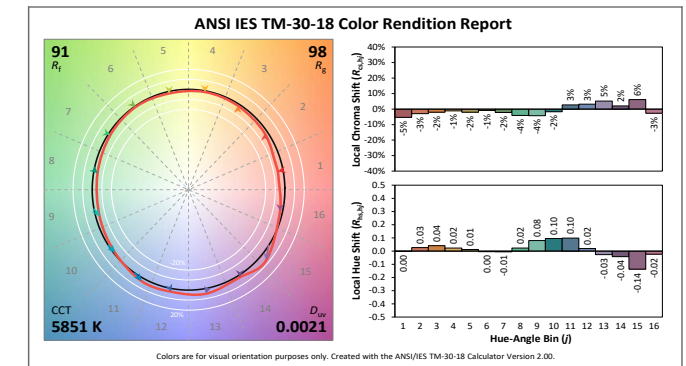

Additional Color Metrics	
CRI R_a (R_g)	93 (63)
TLCI	94