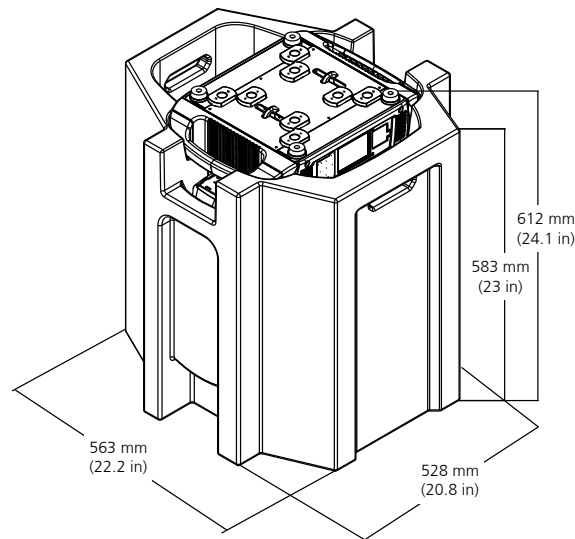

ADDITIONAL ORDERING INFORMATION

Additional Accessories

Model Number	Description
H7500001	Extra Omega brackets

Molded Case Insert Dimensions