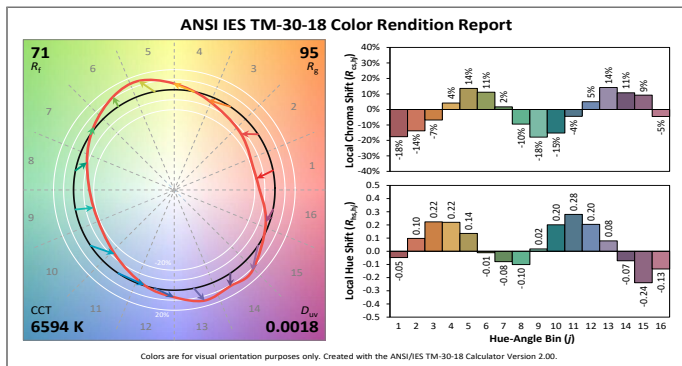

PHOTOMETRIC DATA

Halcyon Gold - Ultra-Bright

	Degree	Candela	Field Lumens	Power Usage	Lumens Per Watt
Narrow	6°	1,638,000	10,648	430 W	25
Medium	26°	182,200	22,677	430 W	53
Wide	57°	37,700	24,188	430 W	56

Narrow - 6°

Throw Distance	10 ft 3.0 m	20 ft 6.1 m	30 ft 9.1 m	50 ft 15.2 m	200 ft 61 m
Field Diameter	0.7 ft 0.21 m	1.3 ft 0.41 m	2.0 ft 0.61 m	3.3 ft 1.02 m	13.3 ft 4.05 m
Illuminance (fc)	16,380	4,095	1,820	656	41
Illuminance (lux)	176,246	44,062	19,583	7,050	441

Medium - 26°

Throw Distance	10 ft 3.0 m	20 ft 6.1 m	30 ft 9.1 m	50 ft 15.2 m	200 ft 61 m
Field Diameter	4.6 ft 1.41 m	9.2 ft 2.82 m	13.9 ft 4.23 m	23.1 ft 7.04 m	92.3 ft 28.15 m
Illuminance (fc)	1,822	456	203	73	5
Illuminance (lux)	19,601	4,900	2,178	784	49

Wide - 57°

Throw Distance	10 ft 3.0 m	20 ft 6.1 m	30 ft 9.1 m	50 ft 15.2 m	200 ft 61 m
Field Diameter	10.9 ft 3.31 m	21.7 ft 6.62 m	32.6 ft 9.93 m	54.3 ft 16.55 m	217.2 ft 66.20 m
Illuminance (fc)	377	95	42	16	1
Illuminance (lux)	4,054	1,013	450	162	10

To determine center beam illumination in footcandles at any throw distance, divide candela by the throw distance squared.

Metric conversions: For meters, multiply feet by 0.3048.
For lux, multiply footcandles by 10.76.

Additional Color Metrics	
CRI R_a (R_g)	71 (-30)
TLCI	47

Halcyon Gold - High Fidelity

	Degree	Candela	Field Lumens	Power Usage	Lumens Per Watt
Narrow	6°	945,300	7,527	430 W	18
Medium	26°	97,300	14,502	430 W	34
Wide	57°	21,000	15,858	430 W	37

Narrow - 6°

Throw Distance	10 ft 3.0 m	20 ft 6.1 m	30 ft 9.1 m	50 ft 15.2 m	200 ft 61 m
Field Diameter	0.7 ft 0.21 m	1.3 ft 0.41 m	2.0 ft 0.61 m	3.3 ft 1.02 m	13.3 ft 4.05 m
Illuminance (fc)	9,453	2,364	1,051	379	24
Illuminance (lux)	101,706	25,427	11,301	4,068	254

Medium - 26°

Throw Distance	10 ft 3.0 m	20 ft 6.1 m	30 ft 9.1 m	50 ft 15.2 m	200 ft 61 m
Field Diameter	4.6 ft 1.41 m	9.2 ft 2.82 m	13.9 ft 4.23 m	23.1 ft 7.04 m	92.3 ft 28.15 m
Illuminance (fc)	973	244	109	39	3
Illuminance (lux)	10,460	2,615	1,162	418	26

Wide - 57°

Throw Distance	10 ft 3.0 m	20 ft 6.1 m	30 ft 9.1 m	50 ft 15.2 m	200 ft 61 m
Field Diameter	10.9 ft 3.31 m	21.7 ft 6.62 m	32.6 ft 9.93 m	54.3 ft 16.55 m	217.2 ft 66.20 m
Illuminance (fc)	210	53	24	9	1
Illuminance (lux)	2,259	565	251	90	6

To determine center beam illumination in footcandles at any throw distance, divide candela by the throw distance squared.

Metric conversions: For meters, multiply feet by 0.3048.
For lux, multiply footcandles by 10.76.