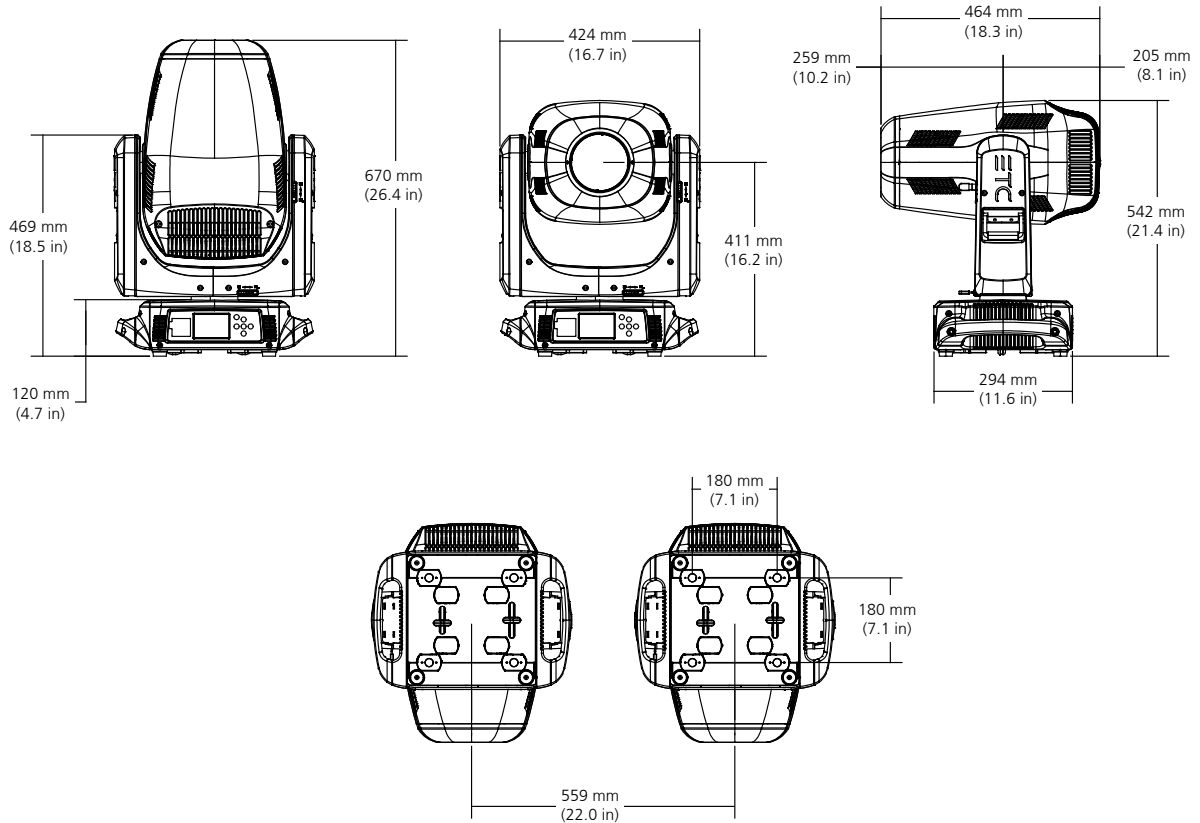

Product Dimensions

Model	Height		Width		Depth		Weight	
	in	mm	in	mm	in	mm	lb	kg
Halcyon Gold**	26.4	670	16.7	424	11.6	294	62.0	28.1
Halcyon Gold in Box with Molded Insert	23.0	584	22.0	536	28.0	559	94.0	42.6

**Does not include mounting hardware

Halcyon Gold

Power Table

VAC	Amps	Hz	Watts	VA	PF
100	6.9	50	684	691	0.99
120	5.7	60	674	676	0.98
200	3.4	50	649	676	0.95
208	3.3	60	646	608	0.94
220	3.1	50	646	674	0.95
230	3.0	50	646	676	0.94
240	2.9	60	644	697	0.91