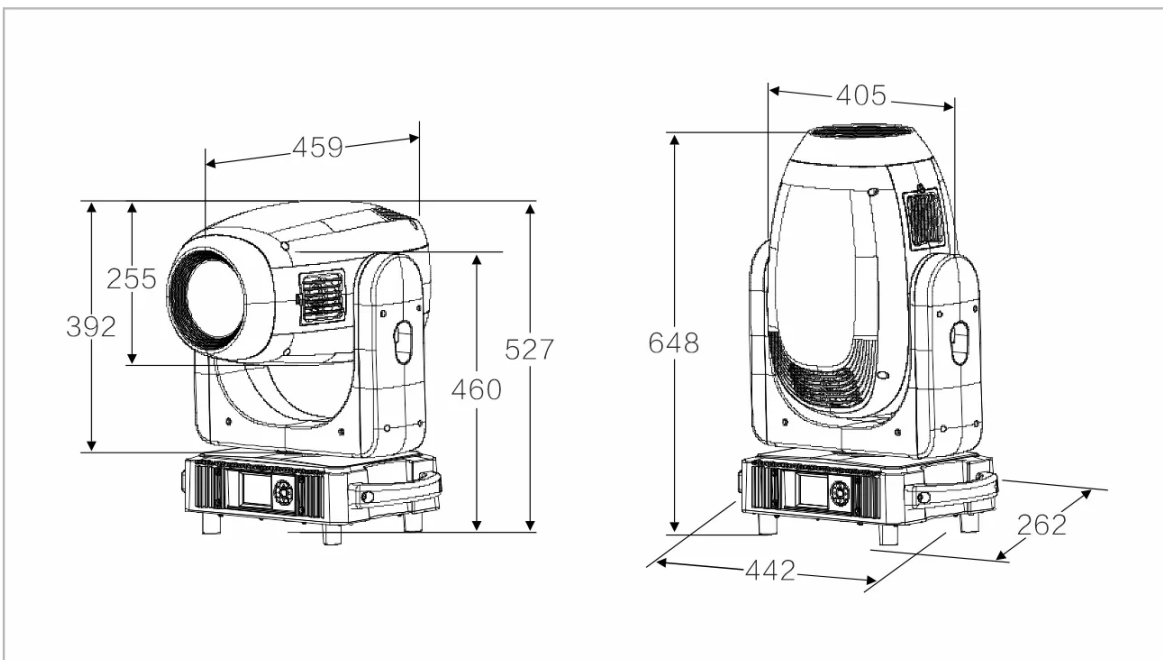

SUPERSCOPE PRO

SUPER SCOPE PRO is a moving head light with beam spot wash profile 4 in 1 function. The optical system adopts high-precision optical components. With lens diameter of 133mm, the fixture can output light of long projection distance with high illumination. It can produce full beam and clear spot. The gobo module consists of 1 rotation gobo wheel . It has multiple pattern styles with high clarity and color consistency from the center to the edge of the pattern. The cutting

module can rotate $\pm 45^\circ$, the cutting image is clear without distortion. The output illuminance of SUPER SCOPE PRO can reach 26000lux@10m, and the RA can reach 90 by cutting into the high CRI piece. The product is small in size, light in weight, accurate in horizontal&vertical positioning, and fast in response. It's suitable for theaters, TV stations, large-scale concerts, gymnasiums and other high-end performance sites.

FEATURES

- Adopts energy-saving and environmentally friendly long lifespan LED module ;
- It is a BEAM SPOT WASH PROFILE 4 in 1 moving head computer light;
- Zoom angle: 4° - 53°;
- High CRI;
- With CMY infinite color mixing system;